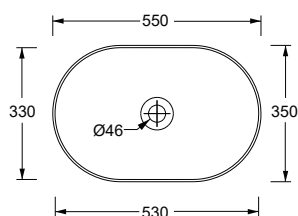

Accessori / Accessories

Piletta in ceramica scarico libero
Ceramic free flow drain

COD.

PIL006

Piletta Up&Down
Up&Down drain

COD.

PIL008

Sifone tondo in ottone finitura cromo
Round brass siphon chrome finish

COD.

SIF01

Sifone tondo in ottone finitura nero matt
Round brass siphon black matt finish

COD.

SIF01N

TECNICAL SHEET n°: 01	DESIGNER: MASSIMILIANO BRACONI	CODE: 32120101	Alice Ceramica srl Via Sassacci, 17 - 01033 Civita Castellana (VT), Italy Tel [+39] 0761.598.328 [+39] 0761.513.252 Fax [+39] 0761.540.352 www.aliceceramica.com - info@aliceceramica.it	
SHEET FORMAT: A4	ISO	REVISION: 00	SCALE: 1:20	DATE: 30/11/2022
REGULATION: CE EN 14688 / EN31 / Dop-14688*			Pg: 1	
All the measurements respect the tollerances provided by the Alice Ceramica srl.				

* Regulations here shown are exclusively referred to ceramic items