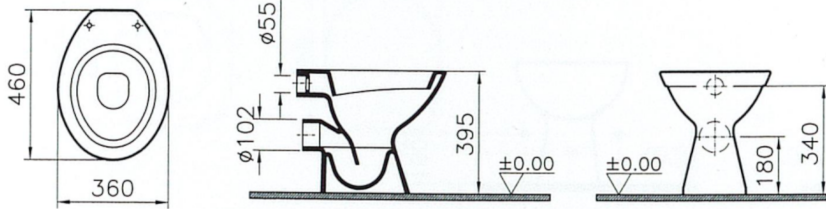

Name **Vaso a pavimento, 46 cm**

Collection **Normus**

Color **White**

Designer **VitrA Design Team**

Bidet pipe access **Bidet Without Pipe**

Product Code: 6858L003-0101

Description

Without Bidet Function, White

VitrA reserves the right to make changes in products and technical details without prior notice.

All drawings contain the necessary measurements which are subject to standard tolerances. For exact measurements, in particular for customized installation scenarios, it can only be taken from the finished ceramic product.