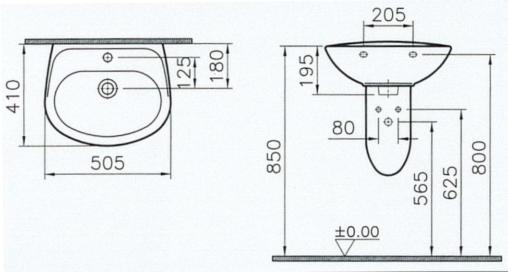

Size

50 cm

Tap Hole Options

With Tap Hole

Overflow Hole

Yes

Product Code: 5079L003-0001

Description

With Tap Hole, With Overflow Hole, 50 cm, White

VitrA reserves the right to make changes in products and technical details without prior notice.

All drawings contain the necessary measurements which are subject to standard tolerances. For exact measurements, in particular for customized installation scenarios, it can only be taken from the finished ceramic product.