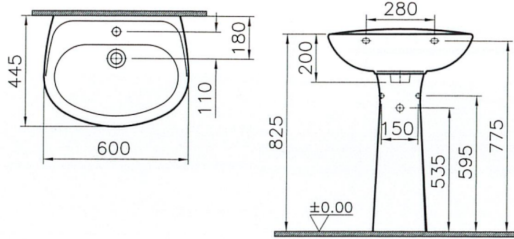

Name **Lavabo, 60 cm**

Collection **Normus**

Color **White**

Designer **VitrA Design Team**

Size **60 cm**

Tap Hole Options **With Tap Hole**

Overflow Hole **Yes**

Product Code: 5088L003-0001

## Description

With Tap Hole, With Overflow Hole, 60 cm, White

VitrA reserves the right to make changes in products and technical details without prior notice.

All drawings contain the necessary measurements which are subject to standard tolerances. For exact measurements, in particular for customized installation scenarios, it can only be taken from the finished ceramic product.