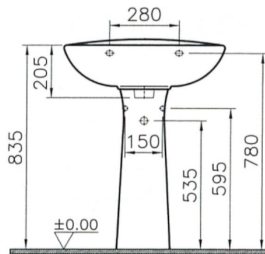

Product Code: **6915L003-0156**

Description

VitrA reserves the right to make changes in products and technical details without prior notice.

All drawings contain the necessary measurements which are subject to standard tolerances. For exact measurements, in particular for customized installation scenarios, it can only be taken from the finished ceramic product.