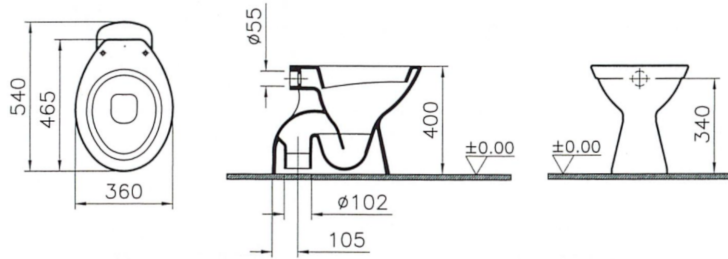

Name	Vaso a pavimento, 54 cm Scarico a terra. Kit fissaggio non incluso.
Collection	Normus
Color	White
Designer	VitrA Design Team
Bidet pipe access	Bidet Without Pipe

Product Code: 6859L003-0075

Description

Without Bidet Function, White

VitrA reserves the right to make changes in products and technical details without prior notice.

All drawings contain the necessary measurements which are subject to standard tolerances. For exact measurements, in particular for customized installation scenarios, it can only be taken from the finished ceramic product.

Name	Bidet a pavimento, 54 cm
Collection	Normus
Color	White
Designer	VitrA Design Team
Tap Hole Options	1 Tap Hole

Product Code: 6578L003-0068

Description

Tap Hole, Without Overflow Hole, White

VitrA reserves the right to make changes in products and technical details without prior notice.

All drawings contain the necessary measurements which are subject to standard tolerances. For exact measurements, in particular for customized installation scenarios, it can only be taken from the finished ceramic product.