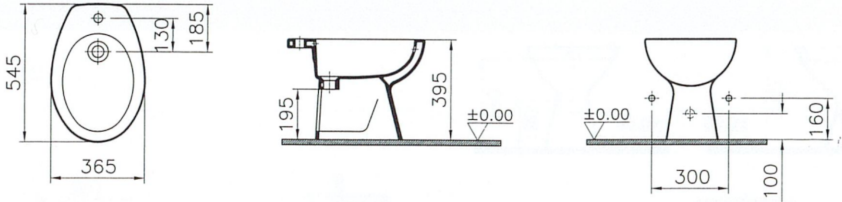

Name	Vaso a pavimento, 54 cm Scarico a terra. Kit fissaggio non incluso.
Collection	Normus
Color	White
Designer	VitrA Design Team
Bidet pipe access	Bidet Without Pipe

Product Code: 6859L003-0075

Description

Without Bidet Function, White

VitrA reserves the right to make changes in products and technical details without prior notice.

All drawings contain the necessary measurements which are subject to standard tolerances. For exact measurements, in particular for customized installation scenarios, it can only be taken from the finished ceramic product.

Name	Bidet a pavimento, 54 cm
Collection	Normus
Color	White
Designer	VitrA Design Team
Tap Hole Options	1 Tap Hole

Product Code: 6578L003-0068

Description

Tap Hole, Without Overflow Hole, White

VitrA reserves the right to make changes in products and technical details without prior notice.

All drawings contain the necessary measurements which are subject to standard tolerances. For exact measurements, in particular for customized installation scenarios, it can only be taken from the finished ceramic product.