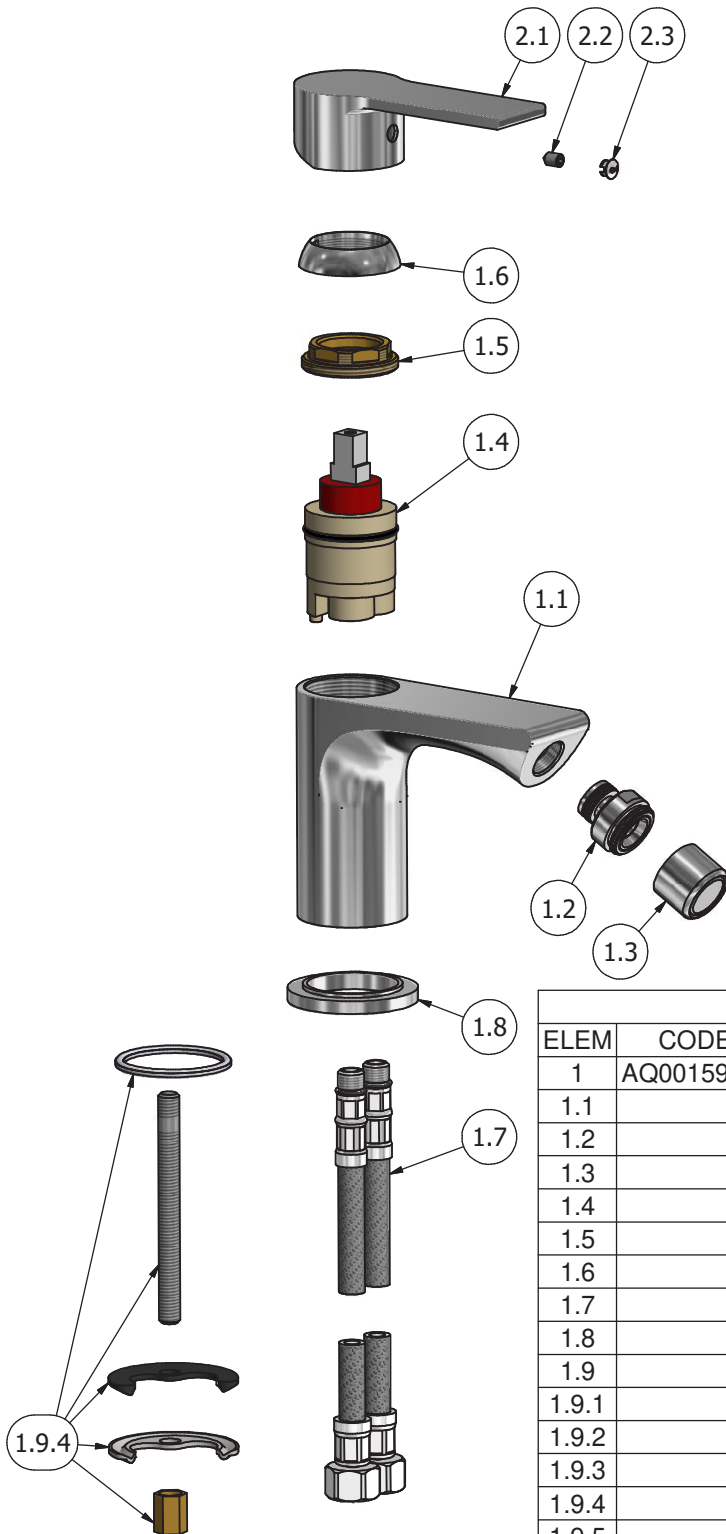

## WN220

Description

**Monohole bidet mixer**

Box Dimensions

**280 x 180 x 80 mm**

Weight

**1.6 kg**

Finishes

Dimensions

Cartridge

**Ø35 ceramic cartridge**

Hoses

**Inox hoses G3\8" female 400 mms long**

Aerator

**M22x1**

Flow Rate (+/-10%)

<b>1 BAR</b>	<b>2 BAR</b>	<b>3 BAR</b>
<b>9.1 l\min</b>	<b>13 l\min</b>	<b>16 l\min</b>

Production

**Main body is a single casted pieces**

Material

**BRASS**  
According to CuZn35Pb2AL-B (CB752S)  
Max Lead content: 1.36%

# IB RUBINETTI

Parts list			
ELEM	CODE	DESCRIPTION	QT
1	AQ0015941	Preassembled bidet	1
1.1		Bidet body Ø42 H91	1
1.2		Snoso bidet L21 M22x1	1
1.3		Aerator M22x1	1
1.4		Ceramic cartridge Ø35	1
1.5		Nut M38x1.25M M32x1.25M H10	1
1.6		Wheel cover M32x1.25F	1
1.7		Inox hose M10x1 G3/8" F L400	2
1.8		Ø50X5 base	1
1.9		Fixing set M8 L90	1
1.9.1		Fixing flange Ø49.8 H3.5	1
1.9.2		Gasket Ø49.8 H4.2	1
1.9.3		Rod M8 L90	1
1.9.4		Nut M8 H15 ES11	1
1.9.5		Gasket Ø44.5 Ø38 H4.2	1
2	AQ0015945	Handle Ø42 H30 L103	1
2.1		Handle Ø42 lever 30x83 square 9x9	1
2.2		Grubscrew M5x8 cone point	1
2.3		Plug cover Ø7	1