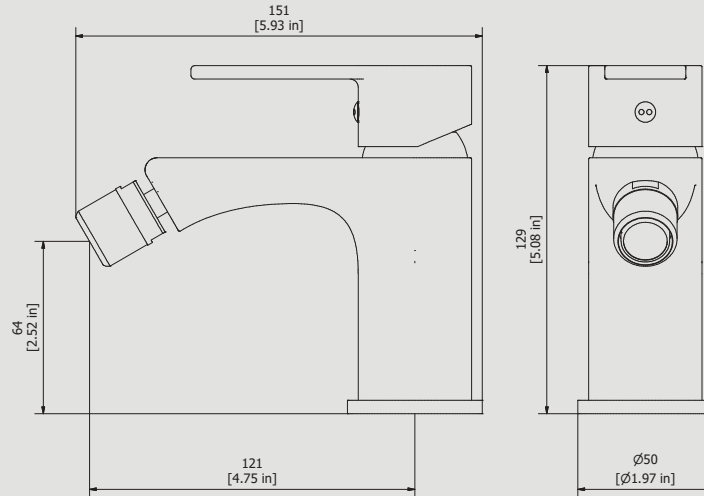

## WN220

Description

**Monohole bidet mixer**

Box Dimensions

**280 x 180 x 80 mm**

Weight

**1.6 kg**

Finishes

Dimensions

Cartridge

**Ø35 ceramic cartridge**

Hoses

**Inox hoses G3\8" female 400 mms long**

Aerator

**M22x1**

Flow Rate (+/-10%)