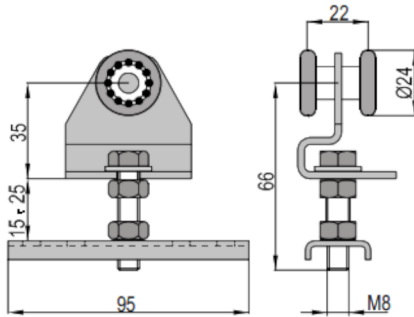

CARRELLO FISSO A 2 RUOTE

Fix trolley with 2 wheels.

Chariot fixe à 2 roulements.

2RM	Fisso - cuscinetti in acciaio Fix - steel bearings Fixe - coussinets en acier
S2RM	Fisso - cuscinetti in nylon Fix - nylon bearings Fixe - coussinets en nylon

ART.	Confez. Box	Peso Kg Weight	
2RM	60	0,170	
S2RM	60	0,160	