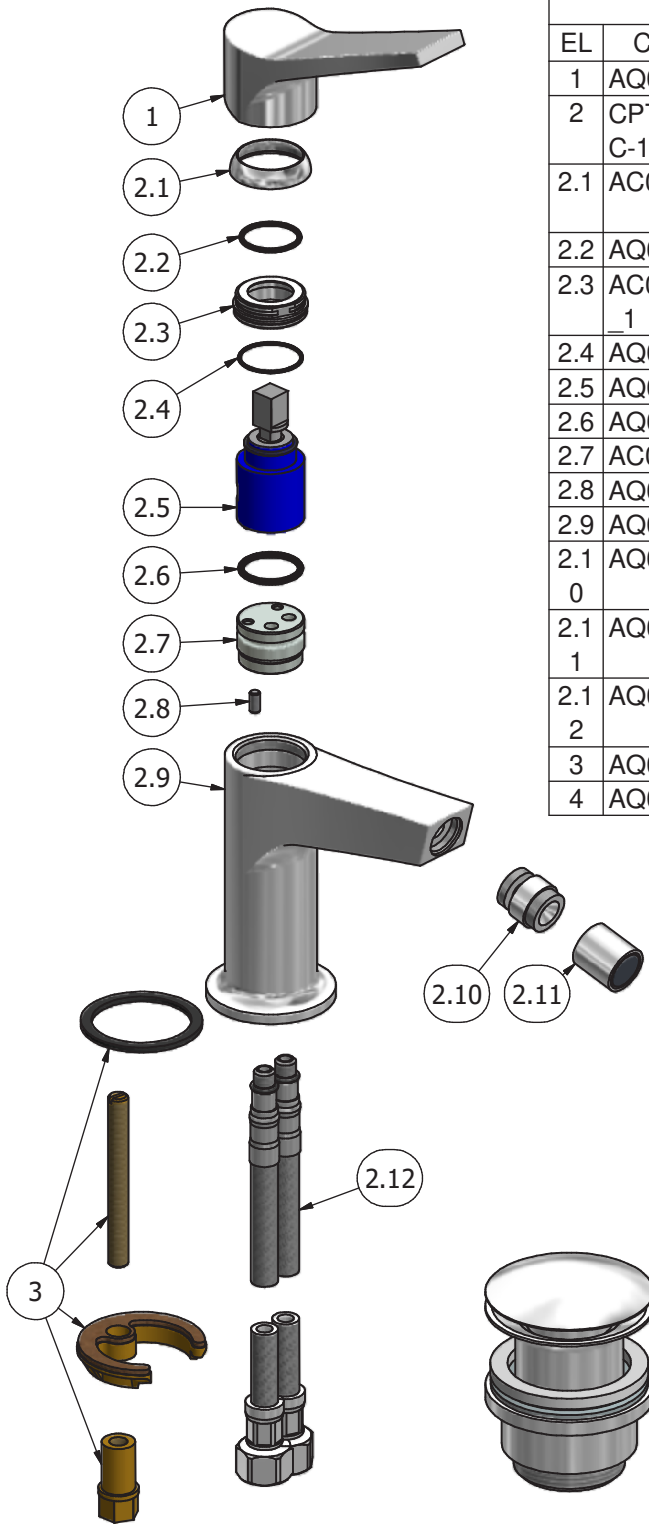

340 x 180 x 70 mm

Weight

1.6 kg

Finishes

- **CC**
CHROME
- **CF**
BLACK CHROME
- **OO**
GOLD
- **BB**
ANTIQU
BRONZE
- **SS**
BRUSHED
NICKEL
- **CS**
BRUSHED
BLACK
CHROME
- **BO**
MATT
WHITE
- **NP**
MATT
BLACK
- **IS**
BRUSHED
PALE
GOLD
- **OS**
BRUSHED
GOLD
- **II**
PALE
GOLD
- **RR**
ANTIQU
COPPER
- **RS**
ROSE
GOLD
- **ON**
NATUR
BRASS
- **SR**
BRUSHED
ROSE
GOLD
- **PL**
PLATINUM

Dimensions

Cartridge

Ø25 ceramic cartridge

Hoses

Inox hoses G3/8" female 450 mms long

Aerator

M16x1

Flow Rate (+/-10%)

1 BAR 5.5 l/min	2 BAR 7.5 l/min	3 BAR 9.5 l/min
---------------------------	---------------------------	---------------------------

Production

Main body is a single casted pieces

Material

BRASS
According to CuZn35Pb2Al-B (CB752S)
Max Lead content: 1.36%

IB RUBINETTI

Parts list			
EL	CODICE	DESCRIZIONE	QT
1	AQ0013634	Handle Ø34 H32 with inox plug and plug	1
2	CPTW220C C-1	Preassembled bidet	1
2.1	AC0013065	Cartridge fixing nut chrome cover M27x1 Ø H6.6	1
2.2	AQ0010965	OR 20x1.5 NBR 70 SH	1
2.3	AC0013064 _1	Nut for cartridge M27x1 H8.8	1
2.4	AQ0009982	OR 22x1 NBR 70 SH	1
2.5	AQ0013098	Ceramic cartridge Ø25 9x9 (K25 OP S)	1
2.6	AQ0013635	OR 20x2 NBR 70 SH	1
2.7	AC0011859	Connection piece Ø24.9X17.5	1
2.8	AQ0006921	Grub screw M4x8 p.p.	1
2.9	AQ0013631	Bidet body Ø34 H100	1
2.1	AQ0013500	Articulated joint for bidet M16x1 0	1
2.1	AQ0013501	Perlator M16x1 (AMF 16x1) 1	1
2.1	AQ0011013	Flex inox M8x1 G3/8" L450 2	2
3	AQ0009171	Fixing set	1
4	AQ0009837	Simple rapid waste 1"1/4	1