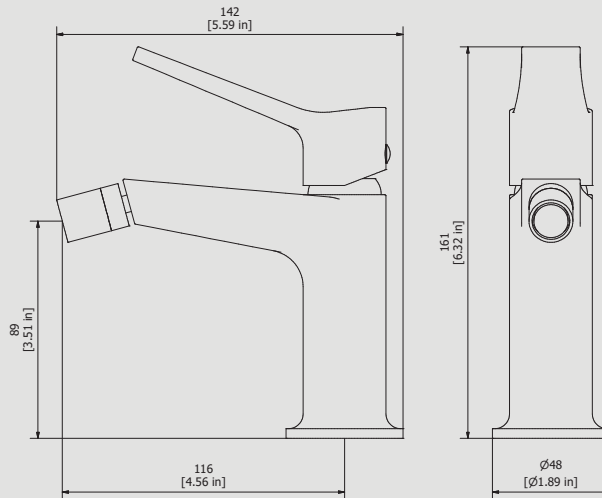

IB RUBINETTI

Collection

TWITTER

Article

TW220

Description

Monohole bidet mixer

Box Dimensions

340 x 180 x 70 mm

Weight

1.6 kg

Finishes

- **CC**
CHROME
- **CF**
BLACK CHROME
- **OO**
GOLD
- **BB**
ANTIQU
BRONZE
- **SS**
BRUSHED
NICKEL
- **CS**
BRUSHED
BLACK
CHROME
- **BO**
MATT
WHITE
- **NP**
MATT
BLACK
- **IS**
BRUSHED
PALE
GOLD
- **OS**
BRUSHED
GOLD
- **II**
PALE
GOLD
- **RR**
ANTIQU
COPPER
- **RS**
ROSE
GOLD
- **ON**
NATUR
BRASS
- **SR**
BRUSHED
ROSE
GOLD
- **PL**
PLATINUM

Dimensions

Cartridge

Ø25 ceramic cartridge

Hoses

Inox hoses G3/8" female 450 mms long

Aerator

M16x1

Flow Rate (+/-10%)

1 BAR 5.5 l/min	2 BAR 7.5 l/min	3 BAR 9.5 l/min
---------------------------	---------------------------	---------------------------

Production

Main body is a single casted pieces

Material

BRASS
According to CuZn35Pb2Al-B (CB752S)
Max Lead content: 1.36%