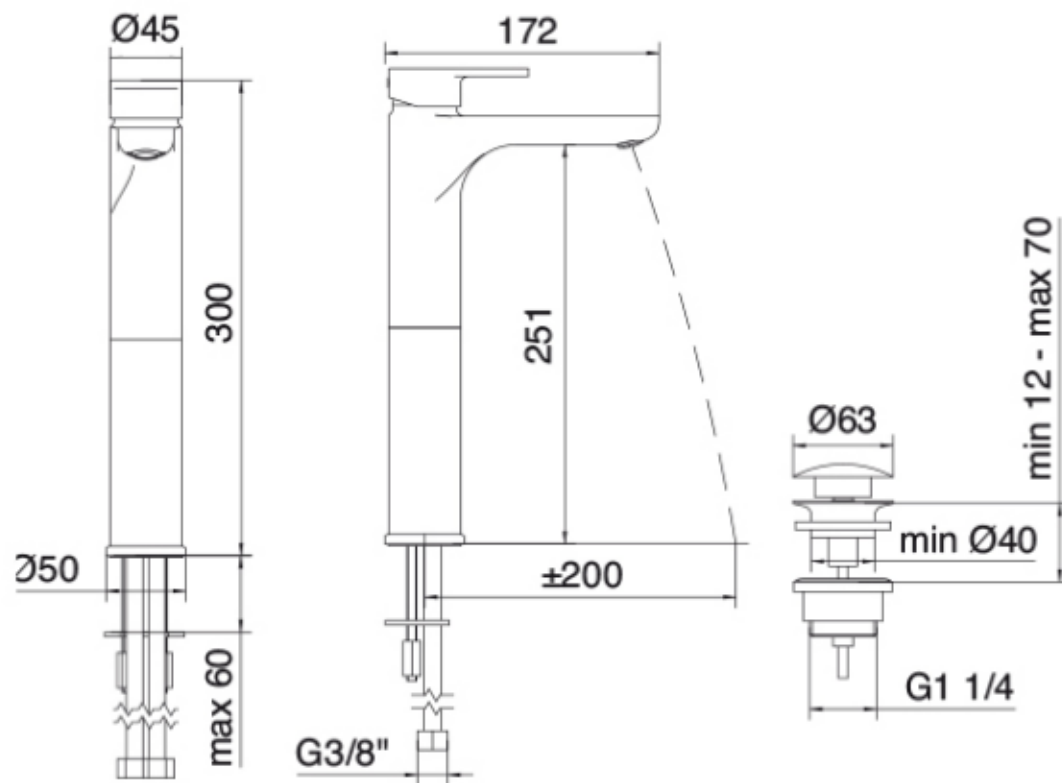

# 4912

FINITURE:

CROMO

RUBINETTERIE  
**tremme**  
*instruments for water*