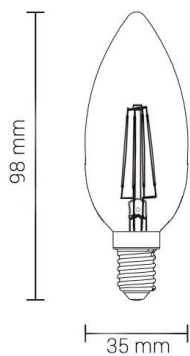

LED Filament Candle Bulb C35 E14

Potenza

4W

Colore della luce

White
Light
(WH)

CE

RoHS

Specifiche tecniche

Numero di catalogo	1470
Beam angle	300°
Brand	Optonica
Catalogue number	SP4-A4
Color Code	860

Color Designation	White Light (WH)
Correlated Color Temperature	6000K
Dimmable	No
EAN Code	3800156614703
Energy Consumption	4 kWh/1000h
Energy Efficiency Label	A++
Flux	400 lm
FLUX per watt	100lm/W
Input voltage	AC175-265V
Instant On	0.2s
IP	20
Items per box	100
Items per pack	1
Life span	25 000 Hours
Lumen maintenance at end of service life	70%
Material	Glass
Mercury Free	Yes
On/Off Cycles	100 000x
Operating Frequency	50-60Hz
Power	4W
Power Factor	0.5
Power LED	4W
Ra ≥	80
Size of Box	420x215x240 mm
Size of package	100x40x40 mm
Size of product	35x98 mm
Socket	E14
Temperature	-30°C / +50°C
Warranty	2 Years
Wattage Equivalent	32W

Weight of Product

40 gr.