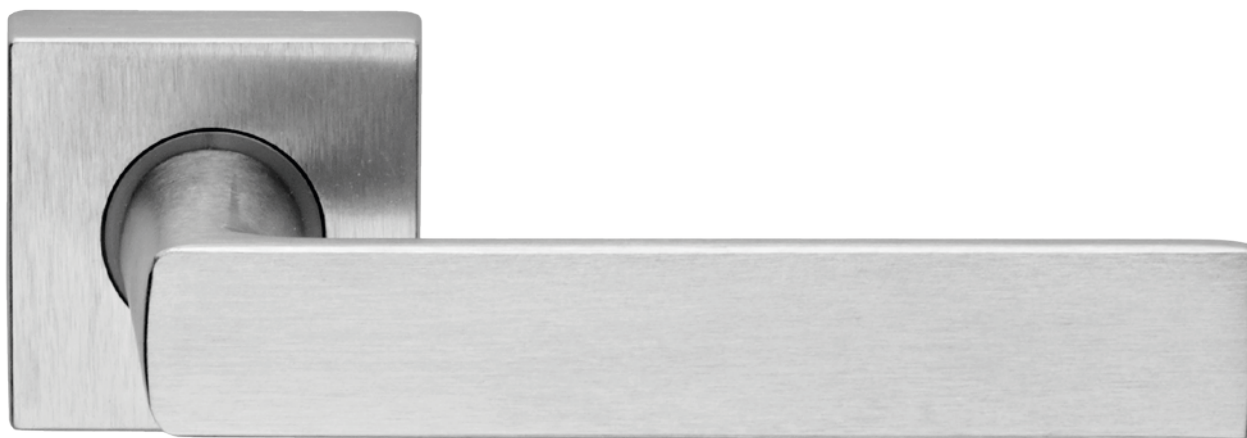

Ecotech
Ecological chrome
and varnish finishing.

A124 | **RQD5X** (C02)

B01 Bronzo Graffiato Lucido
Scratched Polish Bronze

C01 Cromo Lucido
Polished Chrome

C02 Cromo Satinato
Satin Chrome

N02 Nickel Satinato
Satin Nickel