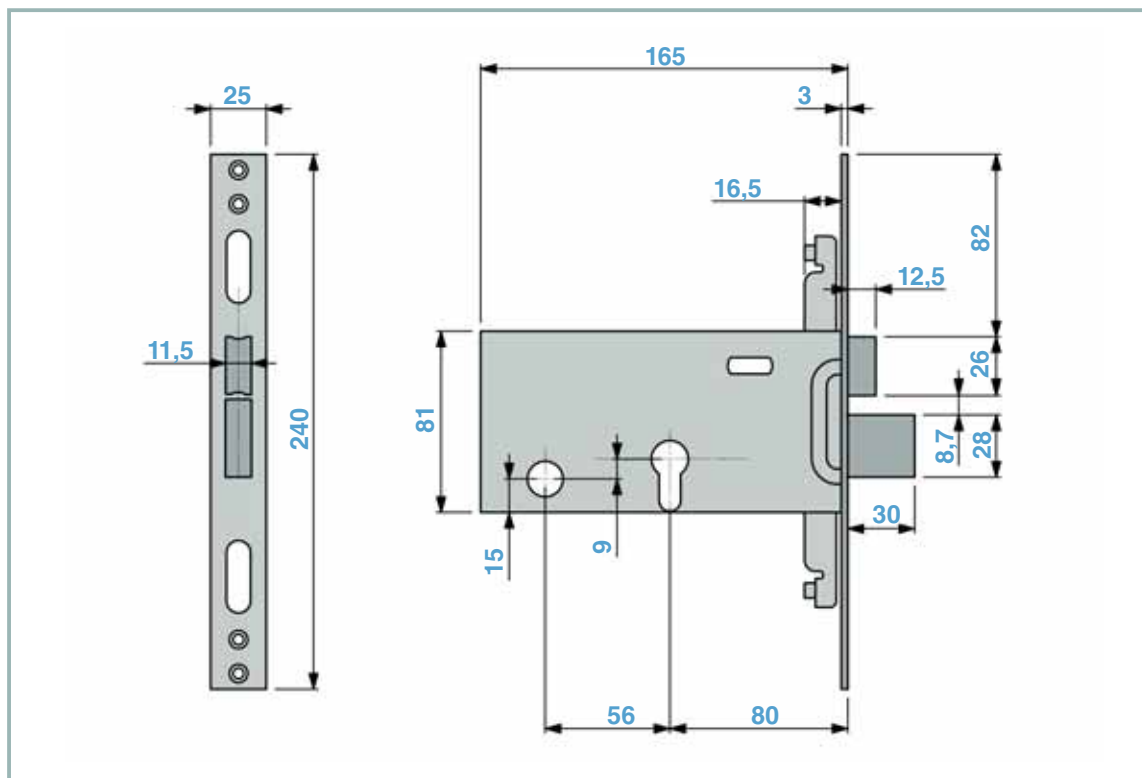

Codice / Code	N° chiusure / Nr locking point		
Scrocco e catenaccio <i>Spring latch and dead bolt</i>	5601	1	962	10
	5613	3	1.110	10
Rullo e catenaccio <i>Roller latch and dead bolt</i>	5601R	1	890	10
	5613R	3	1.046	10
Solo catenaccio <i>Dead bolt only</i>	5601C	1	846	10
	5613C	3	974	10