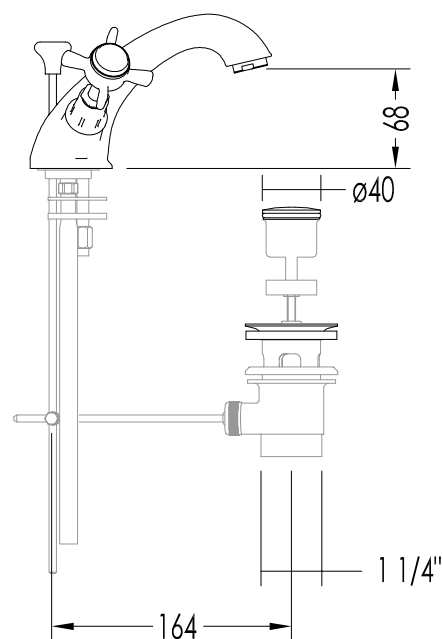

Devon&Devon

COVENTRY

ART: BATTERIA LAVABO 1 FORI CON SALTARELLO /
1 HOLE BASIN SET WITH POP-UP WASTE

COD: MARF24CR - MARF24 - MARF24NKSA - MARF24AR

MATERIALE / MATERIAL: ottone, porcellana / brass, porcelain

FINITURA / FINISH: cromo, oro chiaro, nickel satinato, rame / chrome, light gold,
satin nickel, copper

TOLLERANZA/TOLERANCE : ± 2%

DIM. IMBALLO /PKG. SIZE: mm 500x160x155H

PESO /WEIGHT: 2.35 Kg

ULTIMA REV. /LAST REV.: 04/02/2013

N.B. Tutte le misure sono in millimetri / All measurements are in millimetres.

Questo disegno è di proprietà della Devon&Devon; non può essere riprodotto o trasmesso a terzi senza autorizzazione.

This drawing is property of Devon&Devon; it may not be reproduced or transmitted to third parties without authorization.