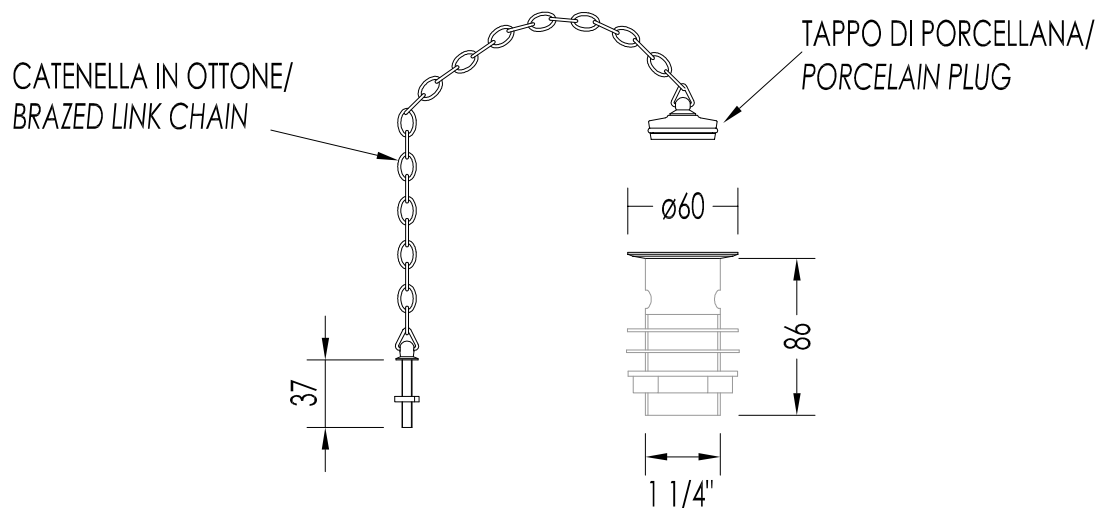

Devon&Devon

COVENTRY

N. B. NON SONO COMPRESI IL TAPPO CON LA CATENELLA (MARD1045)/
DRAIN FOR WASH BASIN WITH CHAIN AND STOP (MARD1045) IS NOT INCLUDED

ART: BATTERIA LAVABO 1 FORI CON SALTARELLO / 1 HOLE BASIN SET WITH POP-UP WASTE	TOLLERANZA/TOLERANCE : $\pm 2\%$
COD: MARF23CR - MARF23 - MARF23NKSA - MARF23AR	DIM. IMBALLO /PKG. SIZE: mm 235x180x95H
MATERIALE / MATERIAL: ottone, porcellana / brass, porcelain FINITURA / FINISH: cromo, oro chiaro, nickel satinato, rame / chrome, light gold, satin nickel, copper	PESO /WEIGHT: 1.73 Kg ULTIMA REV. /LAST REV.: 04/02/2013

Devon&Devon

COVENTRY

ART: TAPPO CON CATENELLA E PILETTA (1 1/4") PER MARF23 /
DRAIN FOR WASHBASIN WITH CHAIN AND STOP (1 1/4") FOR MARF23

TOLLERANZA/TOLERANCE : ± 2%

COD: MARD1045CR - MARD1045 - MARD1045NKSA - MARD1045AR