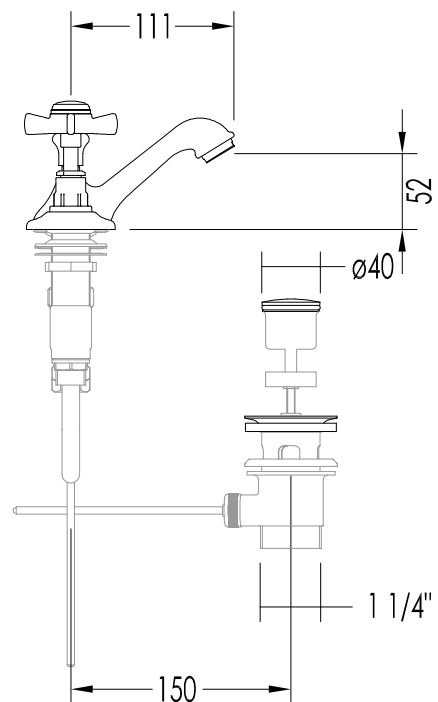

Devon&Devon

COVENTRY

ART: BATTERIA BIDET 3 FORI CON SALTARELLO /
3 HOLES BIDET SET WITH POP-UP WASTE

TOLLERANZA/TOLERANCE : $\pm 2\%$

COD: MARF35CR - MARF35 - MARF35NKSA - MARF35AR

DIM. IMBALLO /PKG. SIZE: mm 500x160x155H

MATERIALE / MATERIAL: ottone, porcellana / brass, porcelain

PESO /WEIGHT: 3.17 Kg

FINITURA / FINISH: cromo, oro chiaro, nickel satinato, rame / chrome, light gold,
satin nickel, copper

ULTIMA REV. /LAST REV.: 04/02/2013

N.B. Tutte le misure sono in millimetri / All measurements are in millimetres.

Questo disegno è di proprietà della Devon&Devon; non può essere riprodotto o trasmesso a terzi senza autorizzazione.
This drawing is property of Devon&Devon; it may not be reproduced or transmitted to third parties without authorization.